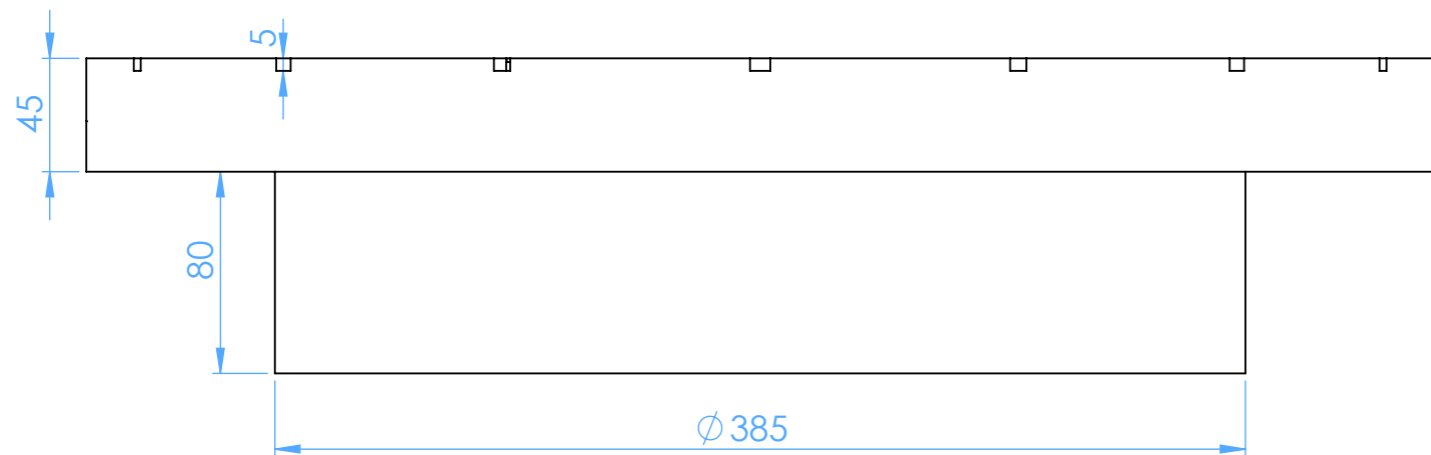

Ø 535

UNLESS OTHERWISE SPECIFIED: DIMENSIONS ARE IN MILLIMETERS SURFACE FINISH: TOLERANCES: LINEAR: ANGULAR:				FINISH:	DEBUR AND BREAK SHARP EDGES	DO NOT SCALE DRAWING	REVISION
DRAWN	NAME	SIGNATURE	DATE			TITLE: Lauridsen®	
CHK'D						Ø400 vandmåler dæksel	
APPV'D						SCALE: 1:5	
MFG					MATERIAL: Custom Plastic	SHEET 1 OF 1	
Q.A					WEIGHT: 13454.43	A3	